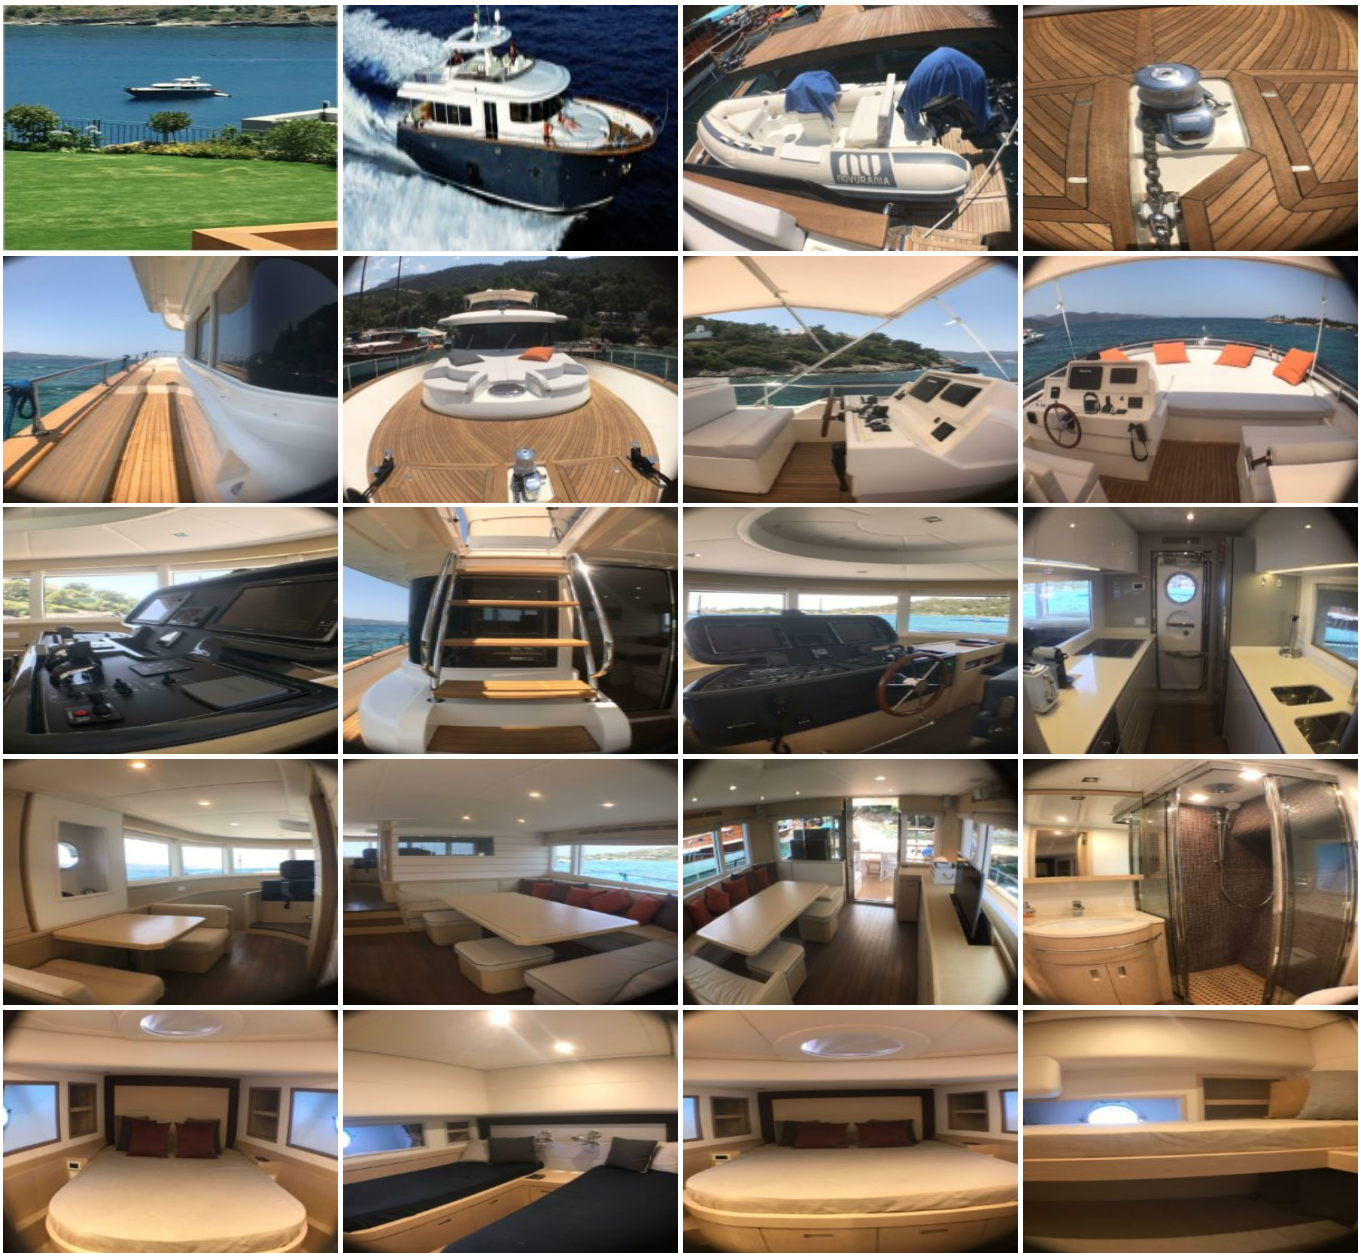

Apremare Maestro 66 - 2015

Boat ID: 1084

Date: April 7, 2019

Gallery

Specifications & Accommodation

	CATEGORY	ITEM
✓	Brand	Apreamare
✓	Model	Mestro 66
✓	Boat type	Motor Yacht
✓	Construction year	2015
✓	LOA Length	15 - 25m
✓	Cruise speed	25
✓	Passengers	6-8
✓	Beam	5,70m
✓	Fuel tank capacity	4300
✓	Cabins	4
✓	VAT	NOT PAID

	CATEGORY	ITEM
	Engine power	2 x Volvo Penta 1200 IPS

Equipment

	ITEM
	Tender Novurania 360 with 40Hp Yamaha