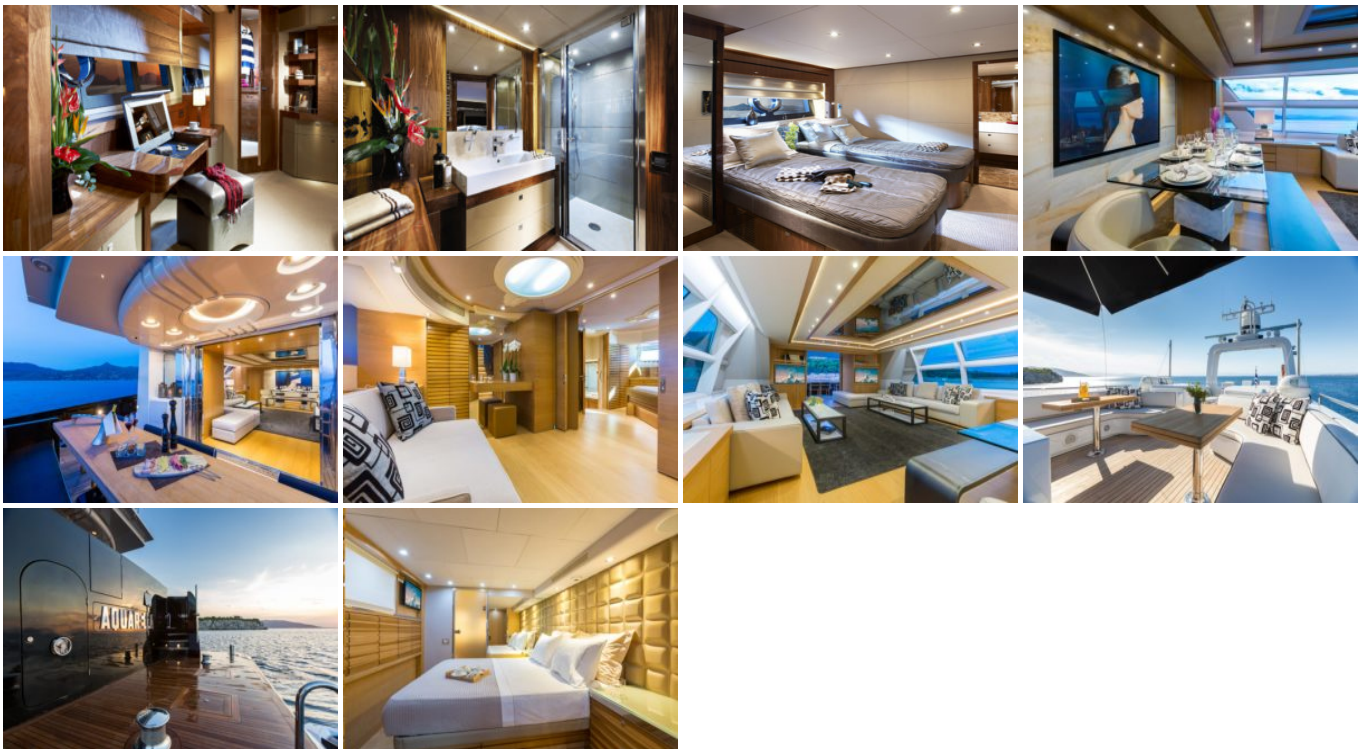

Aquarella

Boat ID: 3219

Date: April 25, 2019

AQUARELLA is a sporty open-style charter yacht measuring 42.00m (137' 10"), built by the UK shipyard Devonport. She was launched in 1998 and fully refitted in 2018, resulting in a striking modern vessel with accommodation for up to 12 guests in 6 cabins. She has a crew of 7.

NOTABLE FEATURES: ~ great swim platform ~ bimini and barbecue on the sun deck ~ WiFi
~ inviting modern interiors with plenty of natural light

The interior features contemporary styling with inviting ambience. Warm tones of woods and neutral furnishing, as well as beautiful detailing create an elegant and airy atmosphere. The large windows provide a large amount of natural light and fantastic sea views.

Gallery

Specifications & Accommodation

	CATEGORY	ITEM
✓	Brand	AB Yachts
✓	Model	Aquarella
✓	Boat type	Motor Yacht
✓	Construction year	1998
✓	LOA Length	Over 40m
✓	Cruise speed	18 knots/hr
✓	Passengers	10-12
✓	Cabins	6

Equipment

	ITEM
✓	SAT TV/DVD/AUDIO/MP3
✓	BIMINI & Barbecue on sun deck
✓	Swimming platform
✓	Water and Ice Marker
✓	PLAYSTATION 3/NINTENDO WII