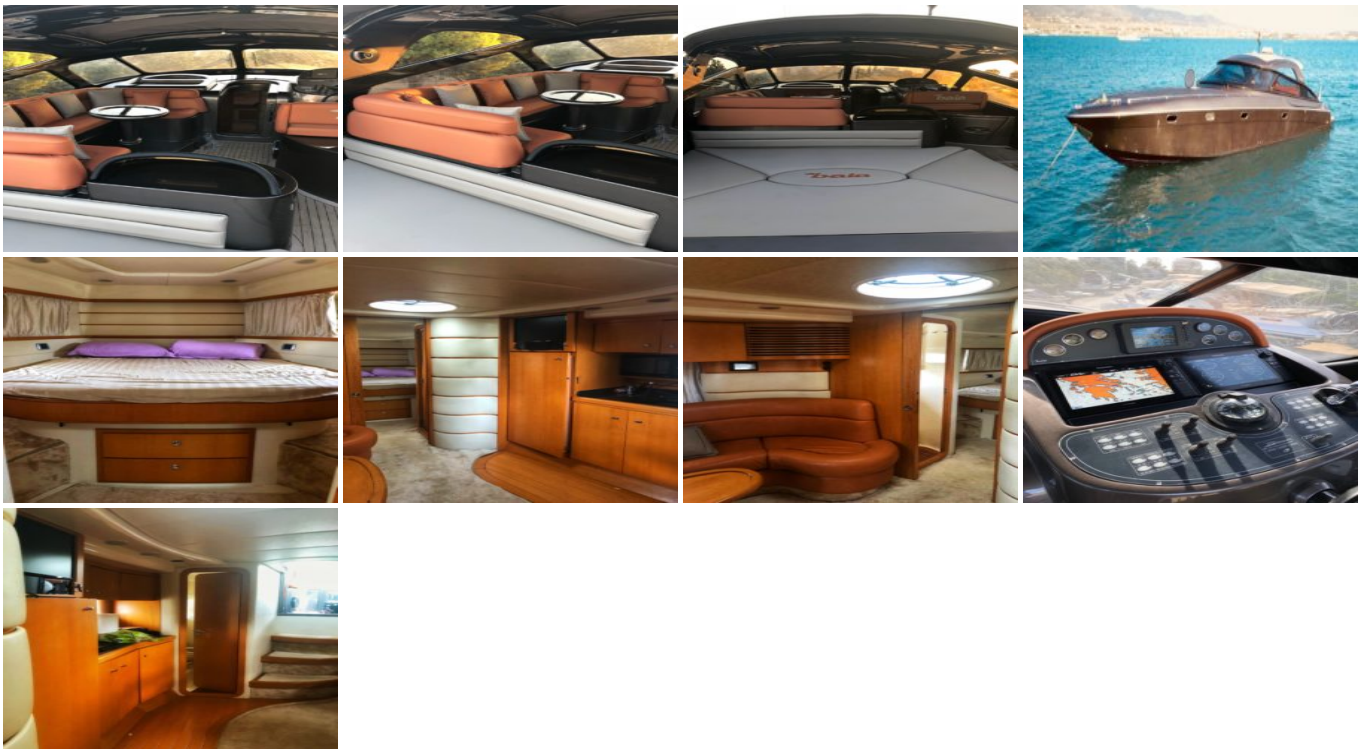

Baia Flash 48 - 2005

Boat ID: 2034

Date: April 14, 2019

Enjoy high performance with this beautiful Baia Flash 48. It is truly a rare sight to see one of these beautiful Italian sports cruisers here in Greece. She has the performance to match due to her twin 480hp Volvo diesels coupled to Arneson surface drives.

She is absolutely turn-key and ready to go. Arneson Industries are world-renowned for building the best surface drives on the market and as such, maintenance costs are reasonable. These propulsion units allow the high performance cleaver propellers to run at the waters surface when travelling on the plane for greater efficiency and a higher top speed. She will cruise at an impressive 32 knots and has top speeds of around 38 knots. she has fully refitted with new colour, new cushion and a lot of recent upgrades.

Gallery

Specifications & Accommodation

	CATEGORY	ITEM
✓	Brand	Baia
✓	Model	48
✓	Boat type	Motor Yacht
✓	Construction year	2005
✓	LOA Length	Under 15m
✓	Passengers	2-4
✓	Beam	4,14m
✓	Fuel tank capacity	1400 L
✓	Cabins	2
✓	VAT	Paid
✓	Engine power	2 x Volvo 575Hp

General Additional Information

Hard Top edition.
Total refit in 2018.
New painting on the hull
New upholstery, new sofa cushions.
Full engines service.