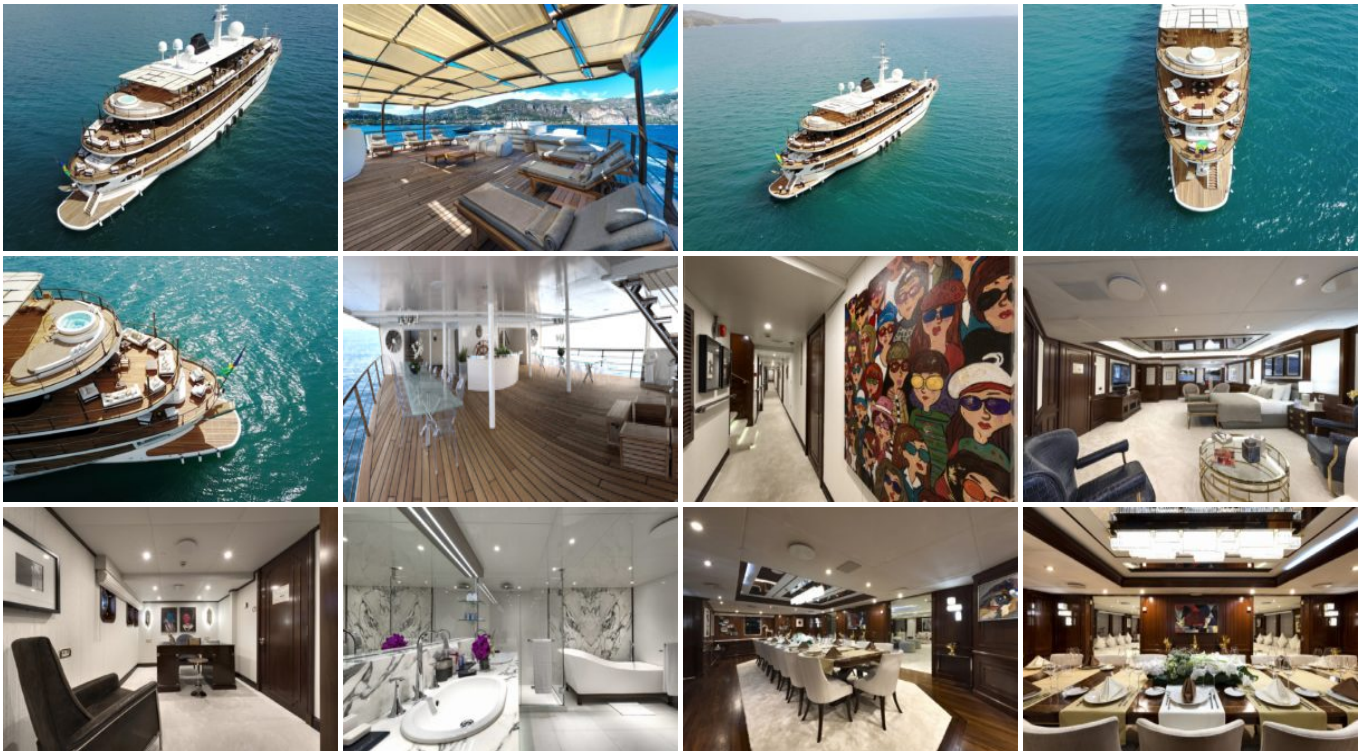

Devonport Yachts - 1998

Boat ID: 4020

Date: October 15, 2019

This exquisite superyacht has just completed a major refit. Her refreshed interiors feature light upholstery to contrast with the hardwood decks. She has five decks and 12.5 meter beam create a total interior volume of 2,083GT. Exterior relaxation spaces include a dedicated yoga area and an aft-deck superyacht spa pool on the bridge deck. Moving inside, she boasts a massage room, beauty parlour, and superyacht gym, as well as a fully-stocked tender garage. She accommodates 12 guests as follows: 1 Master Suite (King Size Bed), 1 Presidential Suite (King Size Bed), 7 VIP Suites (King Size Bed), 11 Double Suites (Bed Size 2m x 1.30m), 4 Twins, 2 singles.

Gallery