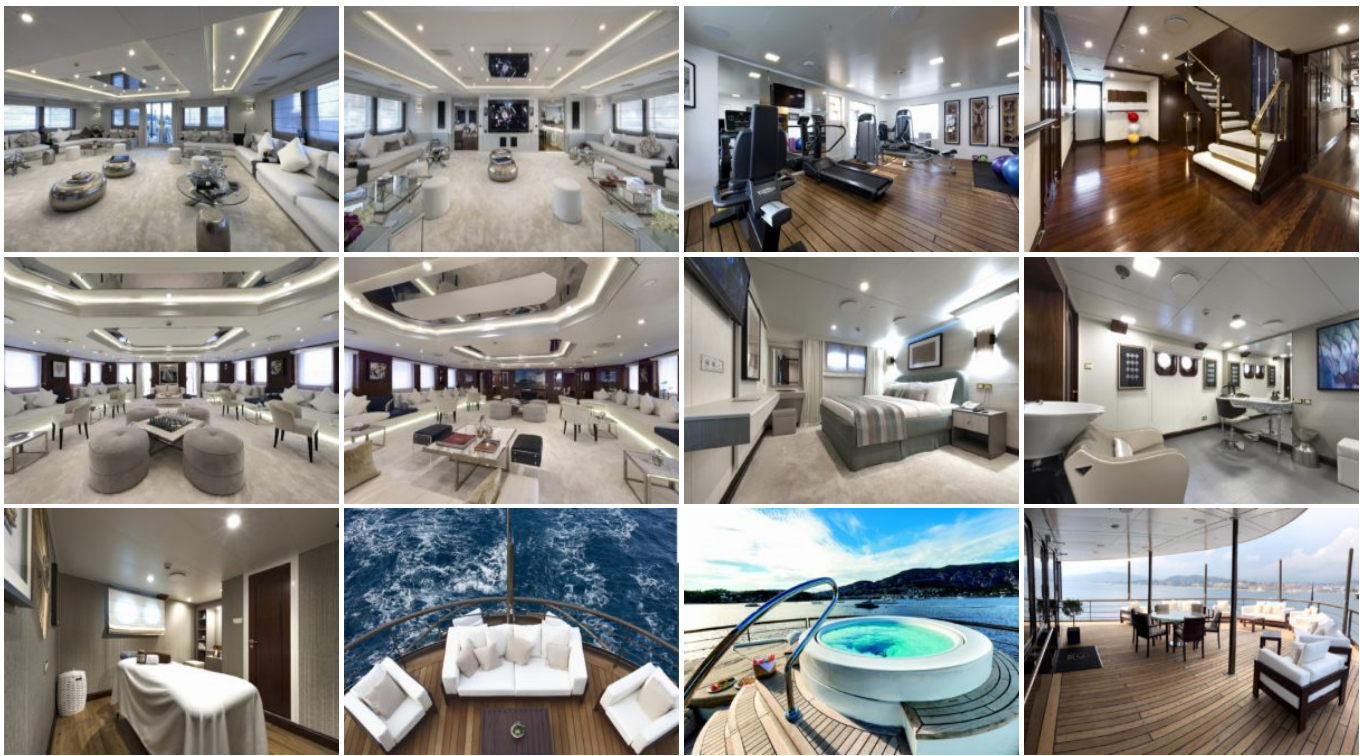

Specifications & Accommodation

	CATEGORY	ITEM
✓	Brand	Devonport Yachts UK
✓	Model	Custom
✓	Boat type	Motor Yacht
✓	Construction year	1998 - Refit 2017
✓	LOA Length	Over 40m
✓	Cruise speed	12.8 knots/hr
✓	Average fuel consumption	800 ltr/hr + GENS 2000 ltr/day
✓	Passengers	12+
✓	Beam	12,50
✓	Fuel tank capacity	136.100
✓	Cabins	21