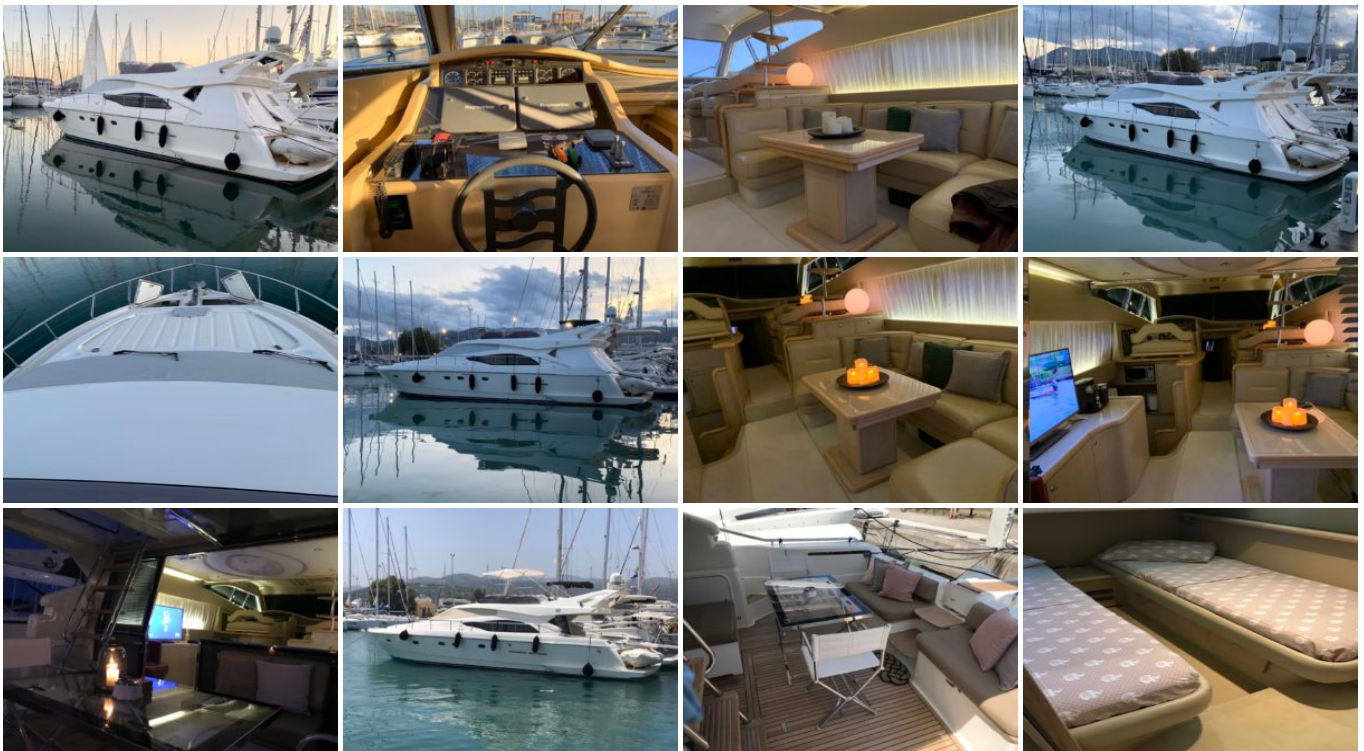

Ferretti 530 - 2007

Boat ID: 1271

Date: January 13, 2020

Ferretti 530 offers luxury, huge volume, comfort and speed together with confidence and safety at sea. 3 spacious cabins can accommodate 6 people. Large master cabin situated in bow area has queen sized bed and separate toilet unit equipped with shower and bidet. 2 twin bed cabins share one toilet unit equipped with shower and bidet. Big saloon is equipped with smart 3D LED TV and Sony sound system for entertainment.

There is direct exit to fly bridge sun bed area from the saloon. Glass walls between saloon and cockpit can be removed to maximise interaction between interior and exterior. All areas are equipped with silent air-conditioning system. Cockpit allows gathering for summer evening dinners or daily water activities. Another exit to fly bridge connects cockpit area. High sidewalk edges will guide You and your kids safely from cockpit to front sun bed area.

Gallery

Specifications & Accommodation

	CATEGORY	ITEM
✓	Brand	Ferretti
✓	Model	530
✓	Boat type	Motor Yacht
✓	Construction year	2007
✓	LOA Length	15 - 25m
✓	Cruise speed	27 knots/hr
✓	Average fuel consumption	240 ltrs/hr
✓	Passengers	6-8
✓	Beam	4,67
✓	Fuel tank capacity	2400 lt
✓	Cabins	3
✓	VAT	Paid
✓	Engine power	2 X CAT 700Hp

Equipment

	ITEM
✓	Satellite TV antenna KVH TRACVISION
✓	Home Theater BOSE

	ITEM
✓	TV set LG 32" in Saloon
✓	TV set SHARP 22" in master cabin
✓	(2) TV sets DIBOSS in guests cabins
✓	Radio/CD player on F/B SONY
✓	Radio/CD player in master cabin
✓	Bow Thruster
✓	Stern Thruster
✓	inverter
✓	Generator
✓	Watermaker
✓	Radar