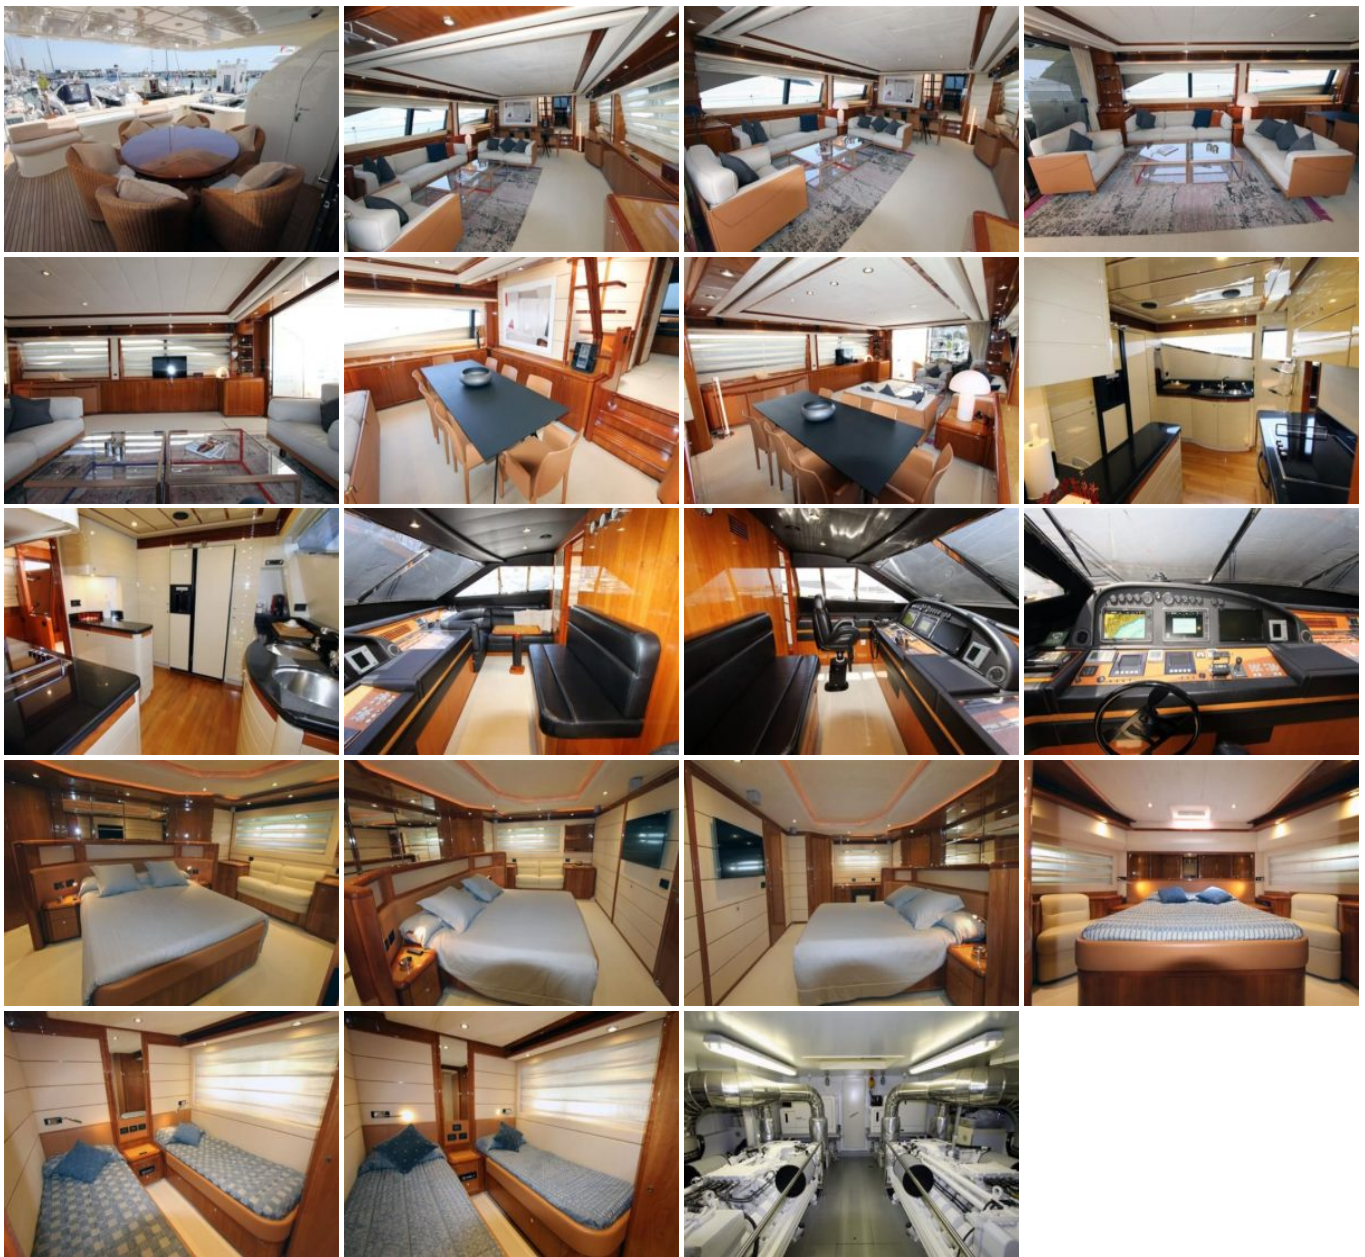

Ferretti 880 - 2005

Boat ID: 4143

Date: November 19, 2019

For 8 guests in 4 double cabins all en suite. Main cabin full beam with 2 bathrooms (one shower and one bath) and walk in wardrobe. 2 guest cabins with 2 single beds each and Vip cabin at bow with double bed. Large saloon with separate dining table and completely equipped galley.

Crew mess includes two cabins with 2 beds each and bathroom and skating area facing small galley.

Gallery

Specifications & Accommodation

	CATEGORY	ITEM
✓	Brand	Ferretti
✓	Model	880
✓	Boat type	Motor Yacht
✓	Construction year	2005
✓	LOA Length	25 - 30m

	ITEM
✓	Satelite TV antenna Navisystem NT 95 with decoder
✓	TV LCD Samsung 40" in saloon with electric up-down mechanism
✓	Stereo Bose CD / DVD with surround and subwoofer in saloon
✓	TV LCD Samsung 40" in main cabin
✓	Fridge freezer GE with water dispenser and icemaker in galley
✓	Garbage compactor
✓	Micro wave oven Bosch