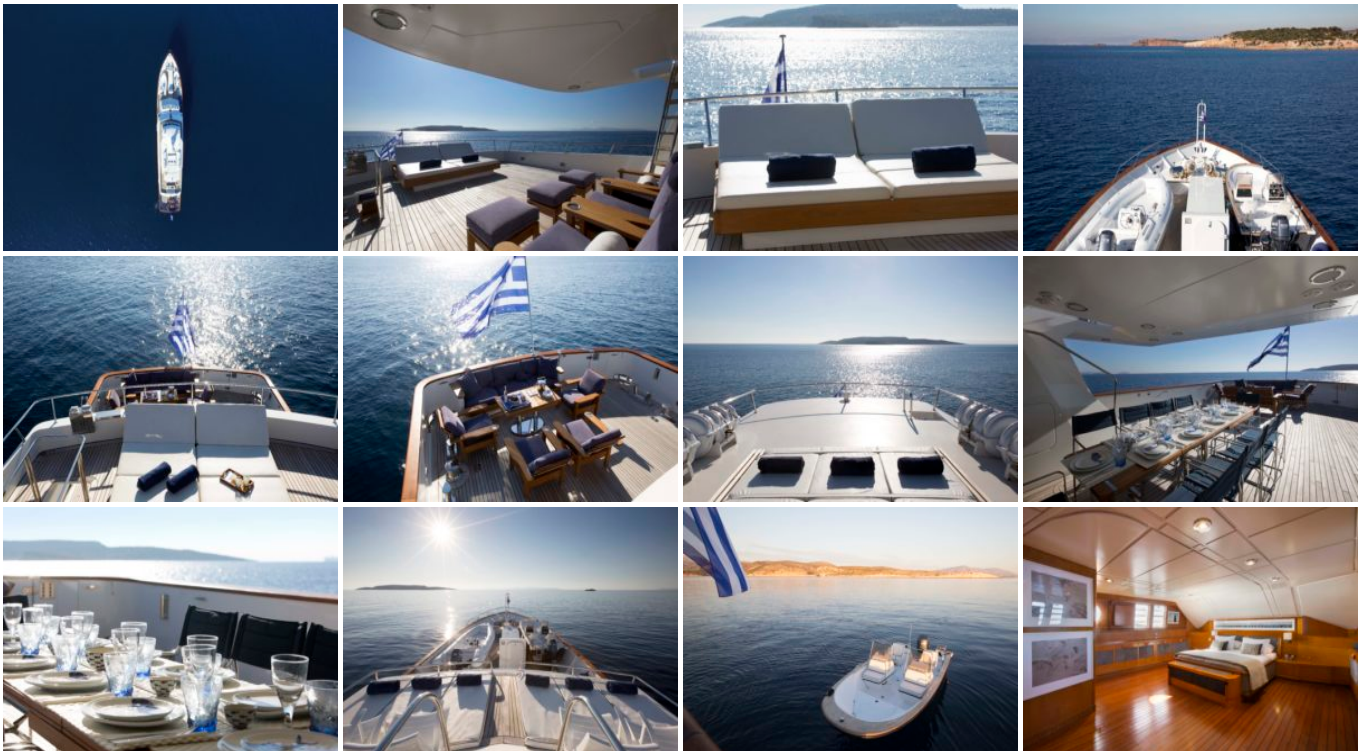

Libra Y

Boat ID: 1697

Date: April 11, 2019

LIBRA Y is a marvelous 140 foot motor yacht built by Cantieri Navali Picchiotti. Accommodations are for 10 passengers in five staterooms with baths en-suite. The master suite is located on the main deck and is the full width of the yacht. Below deck there four additional staterooms; 2 doubles, 1 twin, 1 single+1 Pullman The salon has large rectangle windows allowing for the bright sunlight to flood the room. There are long couches on both sides of the room and bright polished wood floors. There are so many areas to lounge in the open air aboard the Libra Y. Her aft deck on the main level has a nice table and chair area for dining al fresco and also a small table and chair settee for sitting. Her upper deck has lovely sun bed/lounges and a shaded area for relaxing in the open air. On the very upper deck there are a group of sun beds allowing for sunning with panoramic views of the sea. She is serviced by an excellent crew of seven.

*She is the only yacht in Greece that has a PADI certified guide crew member who can accompany the divers

Gallery

Specifications & Accommodation

	CATEGORY	ITEM
✓	Brand	Picchiotti
✓	Model	Custom
✓	Boat type	Motor Yacht
✓	Construction year	1977 - Refit 2016
✓	LOA Length	Over 40m
✓	Cruise speed	15 knots/hr
✓	Average fuel consumption	485 ltrs/hr
✓	Passengers	8-10
✓	Cabins	5

Equipment

	ITEM
✓	One rib tender 5.9m with 115hp outboard
✓	One 5.2m Boston Whaler with 100hp Yamaha
✓	2 canoes

	ITEM
<input checked="" type="checkbox"/>	1 Stand-Up Paddle
<input checked="" type="checkbox"/>	Waterski
<input checked="" type="checkbox"/>	Tubes
<input checked="" type="checkbox"/>	Banana
<input checked="" type="checkbox"/>	Sea bobs
<input checked="" type="checkbox"/>	Snorkeling equipment & Scuba equipment for 3 certified divers
<input checked="" type="checkbox"/>	Yoga & weights