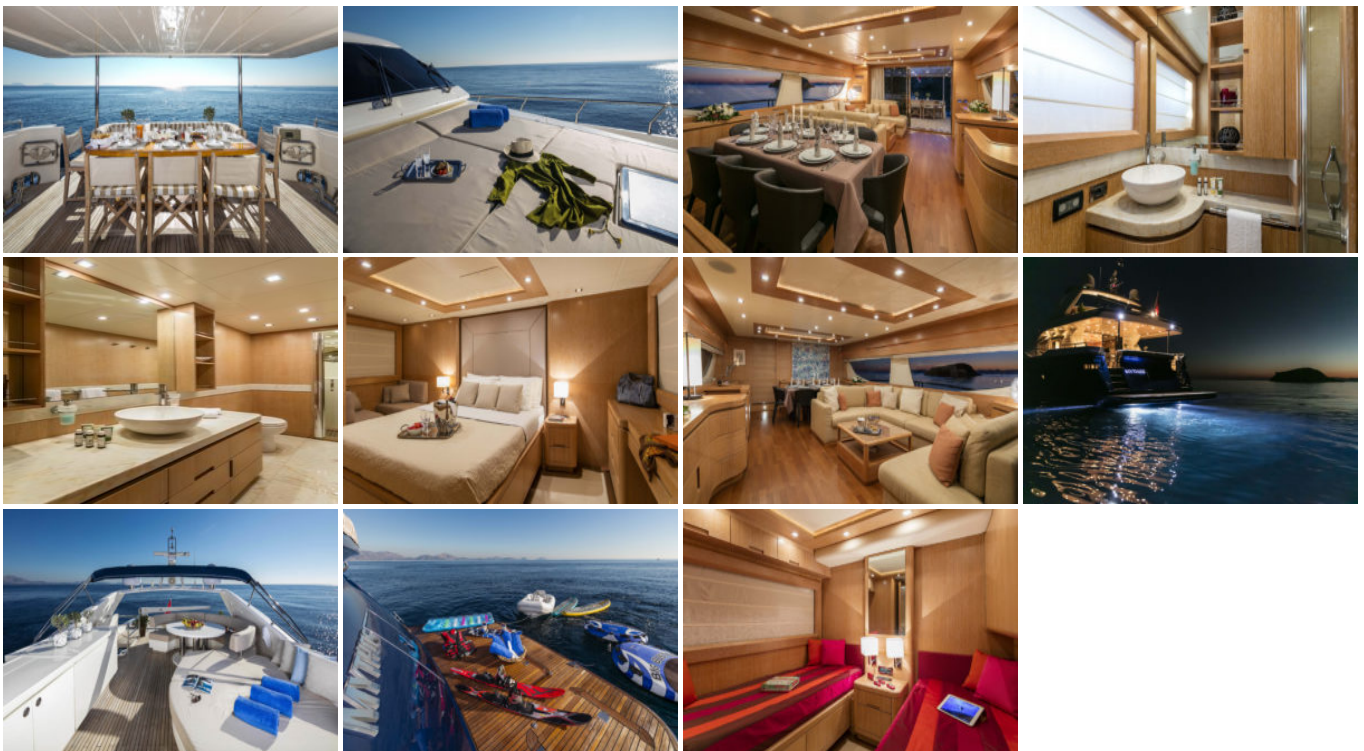

Mythos

Boat ID: 2895

Date: April 23, 2019

MYTHOS, a Posillipo 85' motor yacht, accommodates up to 10 passengers well. There is a Master cabin, a VIP and two twins that each have a Pullman berth. All cabins have ensuite facilities. Her salon is bright and airy and has large windows allowing for the sunlight to pour in. Fore of the seating area is an indoor dining area. The aft deck has a large table and banquet seating for outdoor dining. Stairs to the sea at the aft take you to a lovely swim platform. Her upper deck has a small round table seating area and a comfortable sun cushion area. She is staffed by a crew of 4.

Gallery

Specifications & Accommodation

	CATEGORY	ITEM
✓	Brand	Posillipo
✓	Model	Mythos
✓	Boat type	Motor Yacht
✓	Construction year	2009
✓	LOA Length	25 - 30m
✓	Cruise speed	26 knots/hr
✓	Average fuel consumption	500 ltrs/hr
✓	Passengers	8-10
✓	Cabins	4

Equipment

	ITEM
✓	1 x 4.3m tender, Zar 60 hp
✓	1 x Jet ski Sea Doo two- seater
✓	2 x Stand-Up Paddle
✓	1 x set water ski adult
✓	2 x water tubes
✓	1 x Wake board
✓	Fishing Equipment Snorkeling equipment x 4 sets