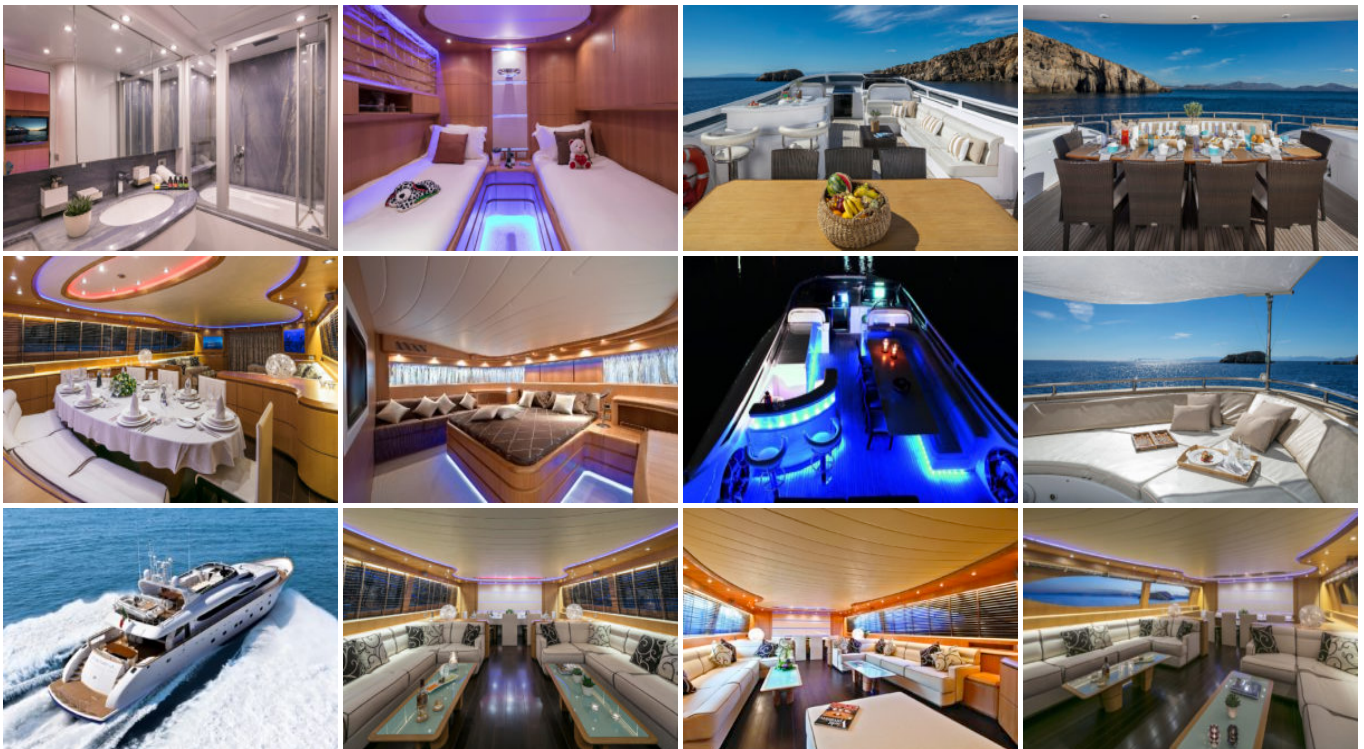

Paris A

Boat ID: 2236

Date: April 16, 2019

M/Y Paris A, built by Maiora, represents a blending of classic elegant lines. Her unique interior design and sophisticated lighting system create a cozy and quiet atmosphere. The modern salon invites you to spend relaxing moments. Watch movies on the LCD 46" TV screen with Bose Home Theatre system or just enjoy an evening drink with family and friends. She accommodates 10-12 guests in five beautifully spacious staterooms; One master, two VIP and two twin cabins with a Pullman berth each, all with en suite facilities. The numerous spacious areas on the fore, aft and sundeck invite guests to enjoy life in the open air, viewing the endless crystal waters during the day and the large sundeck area with bar and BBQ is the ideal setting for a moonlit party.

Gallery