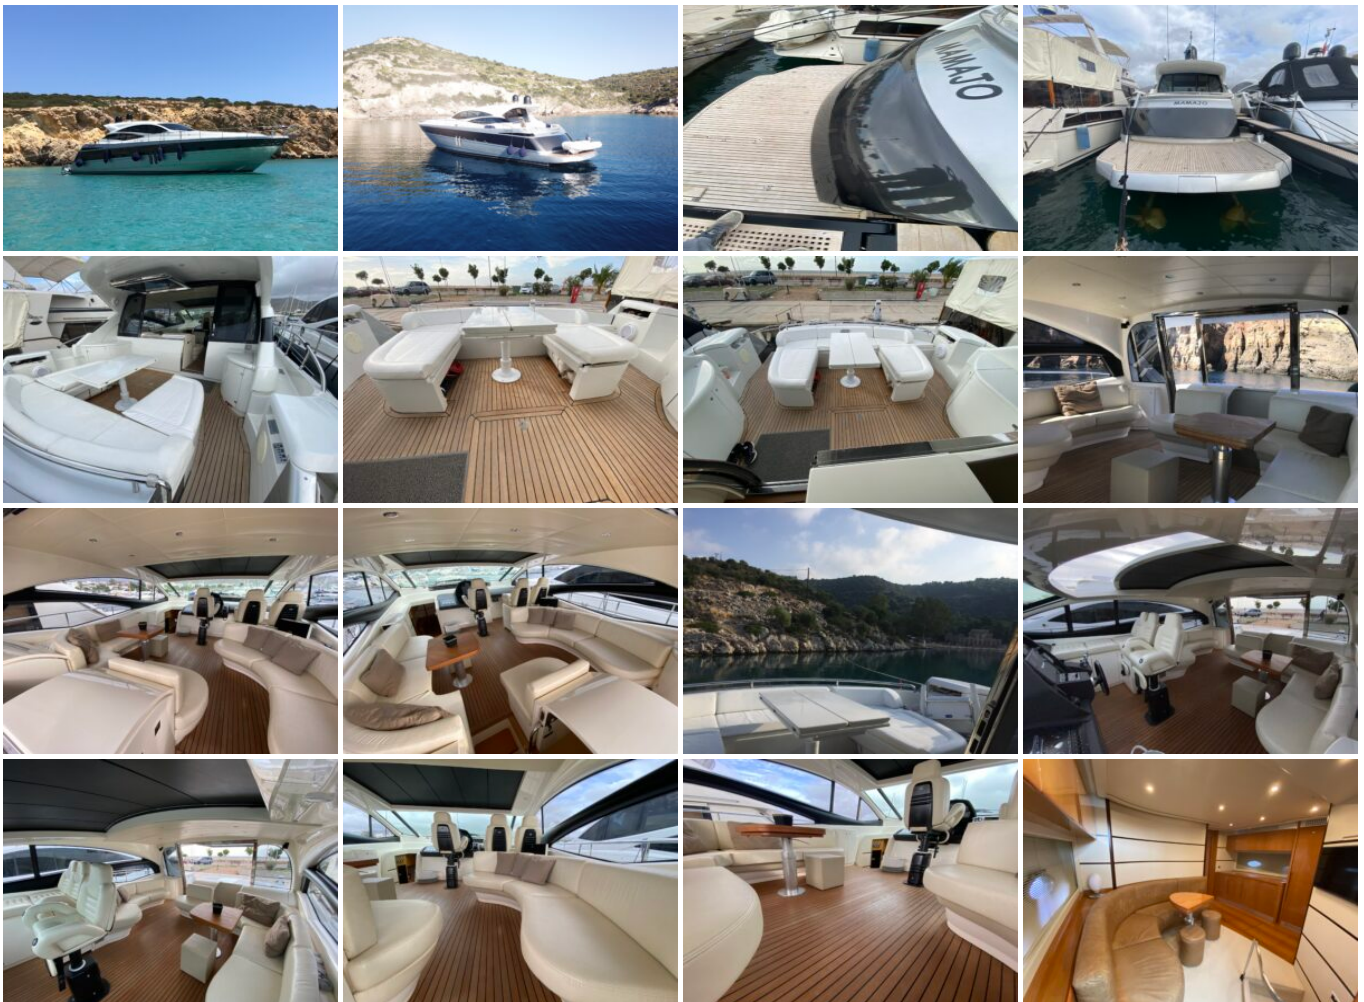

Pershing 62 "MAMAJO" - 2007

Boat ID: 4885

Date: December 9, 2020

LOCATION: ATHENS,GREECE

Gallery

Specifications & Accommodation

	CATEGORY	ITEM
✓	Brand	Pershing
✓	Model	62
✓	Boat type	Motor Yacht
✓	Construction year	2007
✓	LOA Length	15 - 25m
✓	Cruise speed	38
✓	Passengers	6-8
✓	Beam	5m
✓	Fuel tank capacity	3600 L
✓	Cabins	3
✓	VAT	Not Paid
✓	Engine power	2 X MAN 1550Hp

Equipment

	ITEM
✓	Generator Kohler 20Kw
✓	Inverter 2500w
✓	Bow Thruster 8hp
✓	Stern thruster 9Hp
✓	Water Maker: IDROMAR 120 lt/hr
✓	Teak Deck
✓	Microwave
✓	Dishwasher
✓	Icemaker
✓	Tridata
✓	Automatic pilot
✓	Raymarine GPS
✓	Electric Hard Top