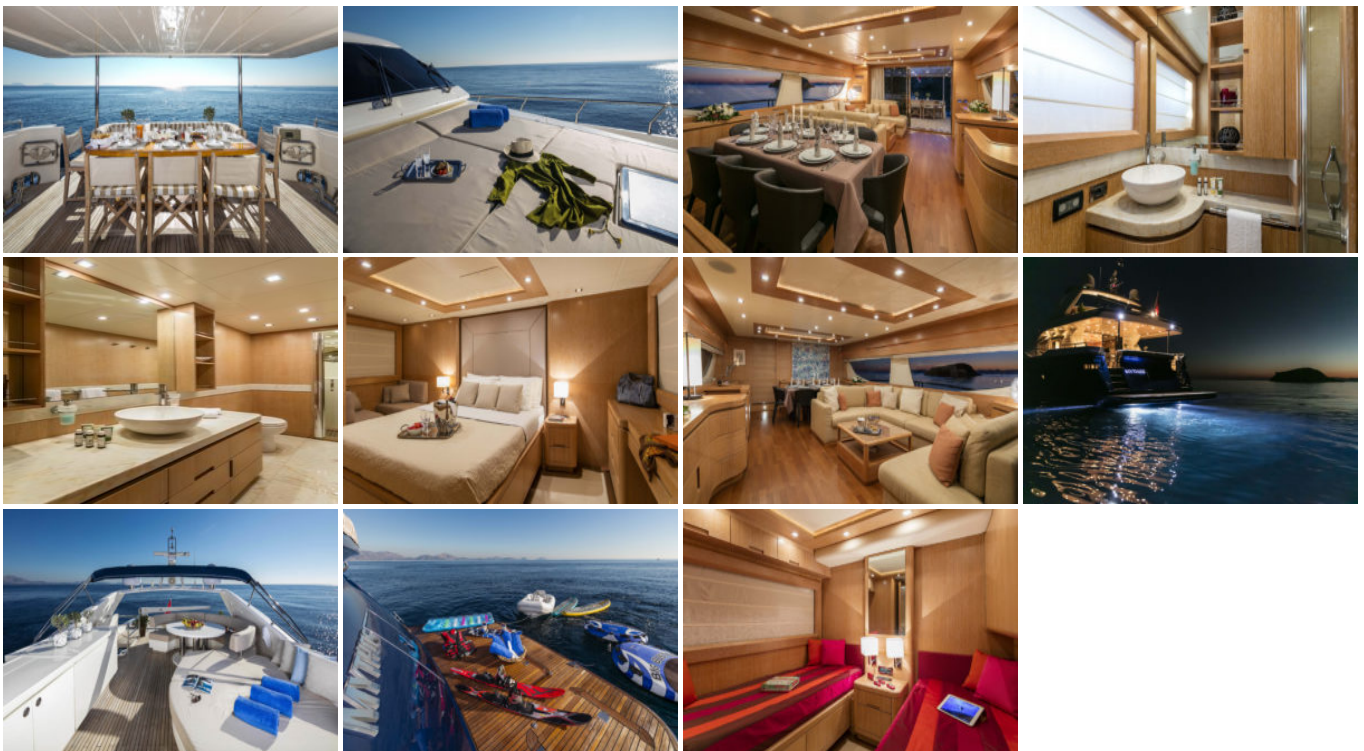

Posillipo Technema 85 " Mythos" - 2009

Boat ID: 4731

Date: August 14, 2020

MYTHOS, a Posillipo 85' motor yacht, accommodates up to 10 passengers well. There is a Master cabin, a VIP and two twins that each have a Pullman berth. All cabins have ensuite facilities. Her salon is bright and airy and has large windows allowing for the sunlight to pour in. Fore of the seating area is an indoor dining area. The aft deck has a large table and banquet seating for outdoor dining. Stairs to the sea at the aft take you to a lovely swim platform. Her upper deck has a small round table seating area and a comfortable sun cushion area.

Gallery

Specifications & Accommodation

	CATEGORY	ITEM
✓	Brand	Posillipo
✓	Model	85
✓	Boat type	Motor Yacht
✓	Construction year	2009
✓	LOA Length	25 - 30m
✓	Cruise speed	26 knots/hr
✓	Average fuel consumption	500 ltrs/hr
✓	Passengers	8-10
✓	Beam	6,32m
✓	Fuel tank capacity	10000 L
✓	Cabins	4
✓	VAT	Paid
✓	Engine power	2 X MTU 16V 2000 M90