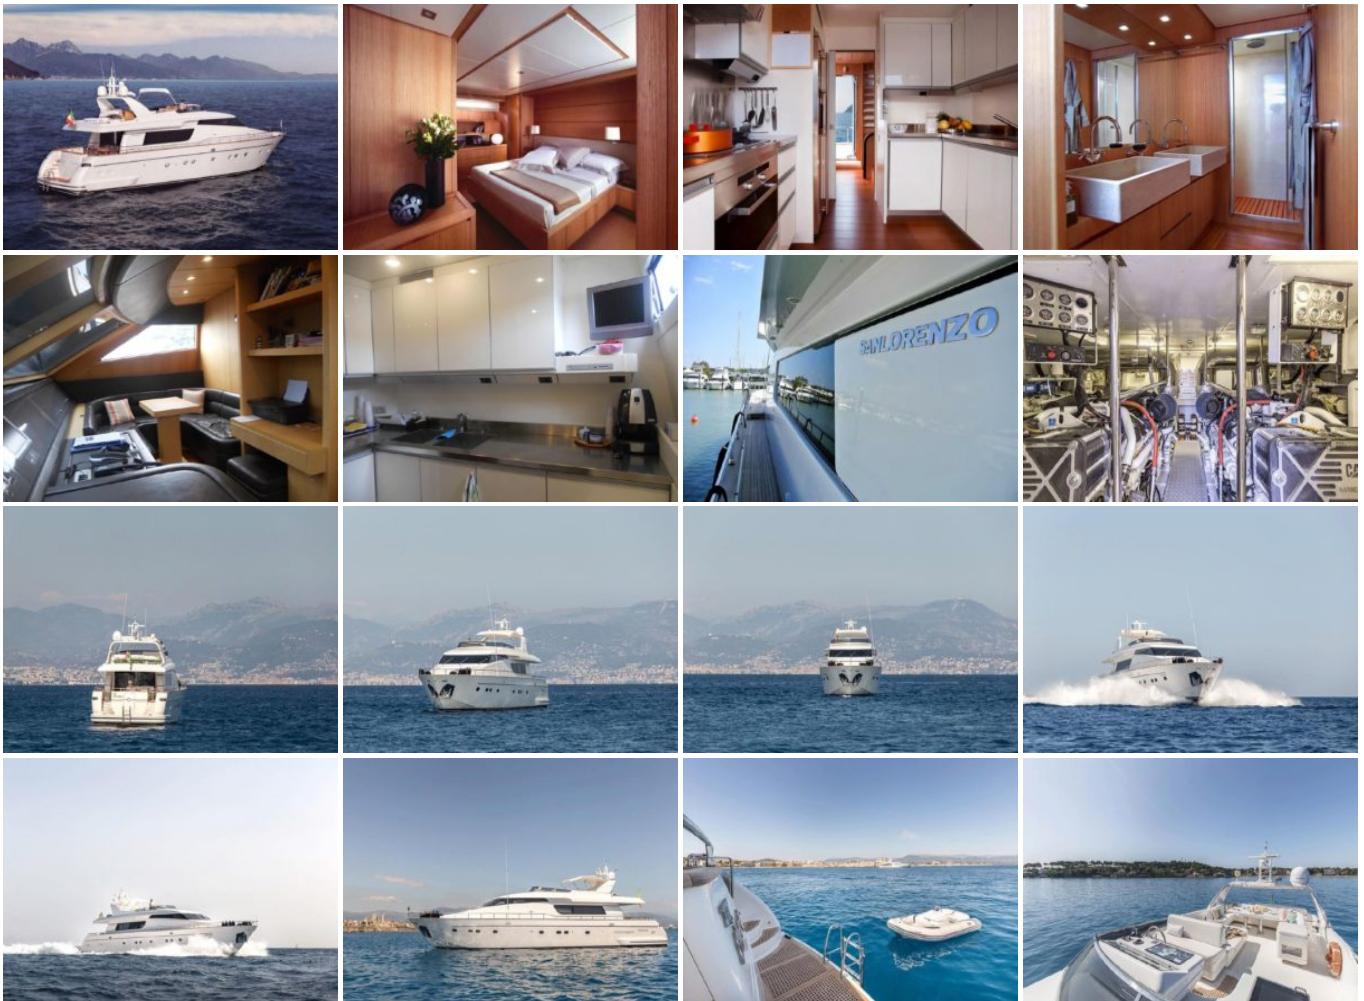

Sanlorenzo 82 - 2007

Boat ID: 4206

Date: November 23, 2019

This San Lorenzo 82 is all about spaces and comfort. Refitted in 2013, you will be seduced by her design and habitability: 4 cabins, audiovisual equipments, fully equipped galley, kitchen on flybridge, lateral doors, back doors on the afterdeck for an easy access to the technical and mechanical area.

In perfect condition, with a high level of equipment: an opportunity not to be missed. Recently has a major price reduction from 1.3m to 1m for quick sale!

Gallery

Specifications & Accommodation

	CATEGORY	ITEM
✓	Brand	San Lorenzo
✓	Model	82

	CATEGORY	ITEM
✓	Boat type	motor Yacht
✓	Construction year	2007
✓	LOA Length	15 - 25m
✓	Cruise speed	24
✓	Passengers	8-10
✓	Beam	6,17
✓	Fuel tank capacity	8000 L
✓	Cabins	4
✓	VAT	Paid
✓	Engine power	2 x CAT 1680 Hp