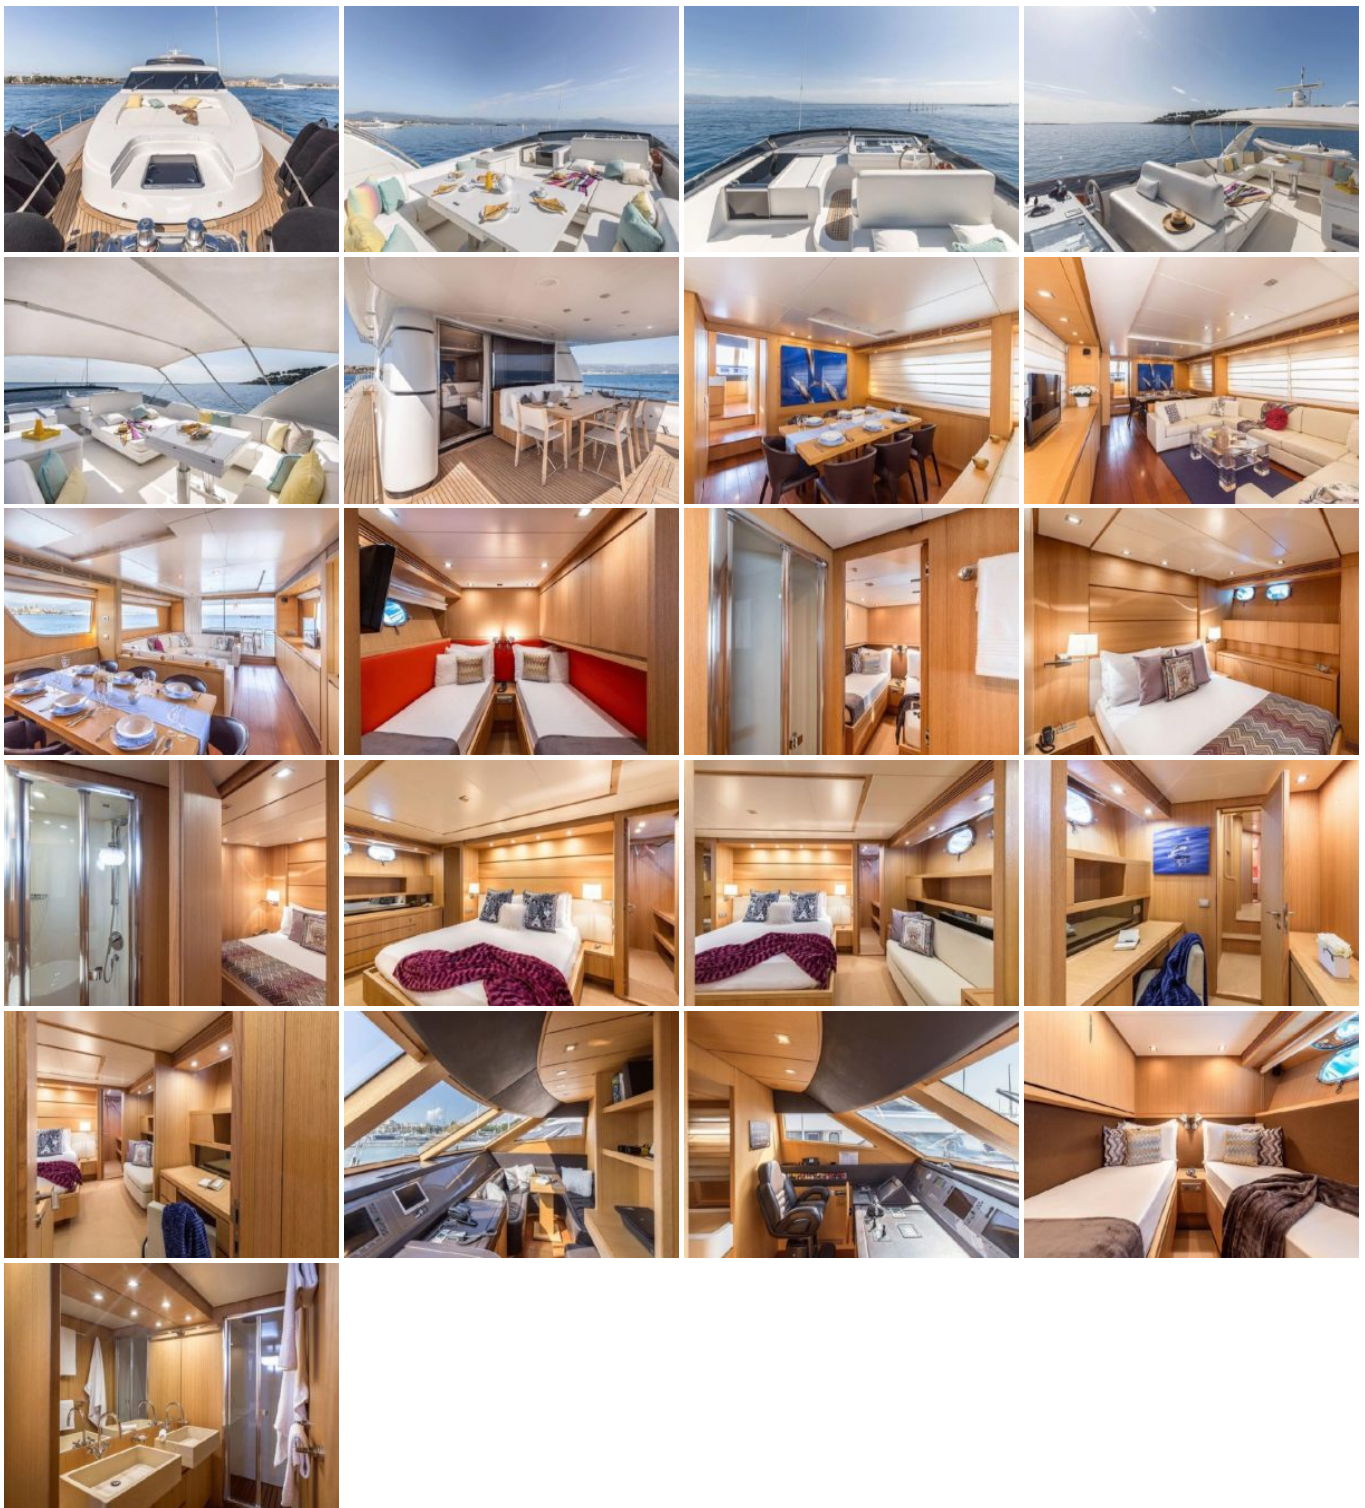

Specifications & Accommodation

	CATEGORY	ITEM
✓	Brand	San Lorenzo
✓	Model	82